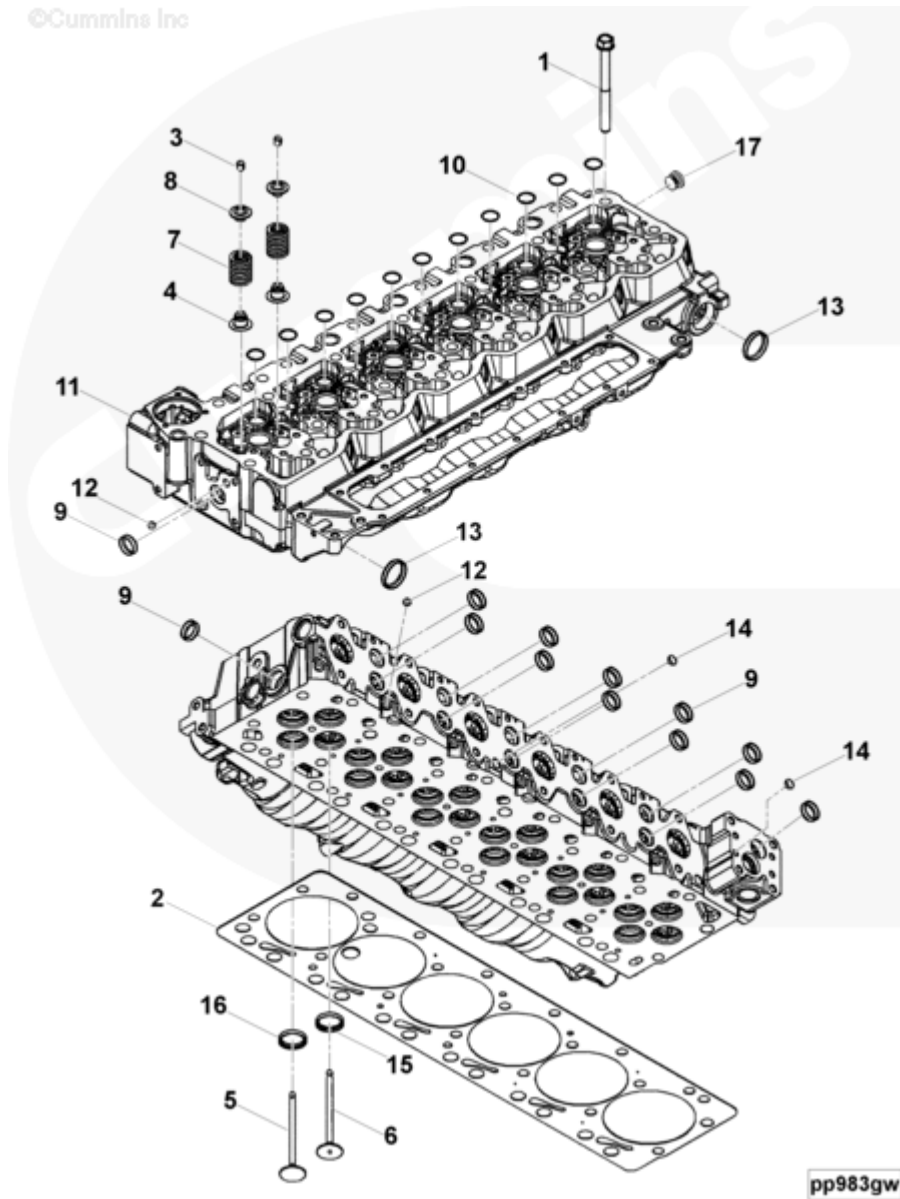

SMALL | MEDIUM | LARGE

Cart	Ref No	Part Number	Part Description	Required	Remarks
View My Cart					
		PP43887	Cylinder Head		Cylinder Head
<input type="checkbox"/>	1	3927063	Fracture Resistant Screw	26	
<input type="checkbox"/>	2	5271251	Cylinder Head Gasket	1	
<input type="checkbox"/>		5271171	Cylinder Head	1	Recon Equivalent 5271171 NX
<input type="checkbox"/>		3802924	Intake Valve Kit	12	
<input type="checkbox"/>	3	3940123	Valve Collet	2	
<input type="checkbox"/>	4	4991571	Valve Stem Seal	1	
	5	3940735	Intake Valve	1	